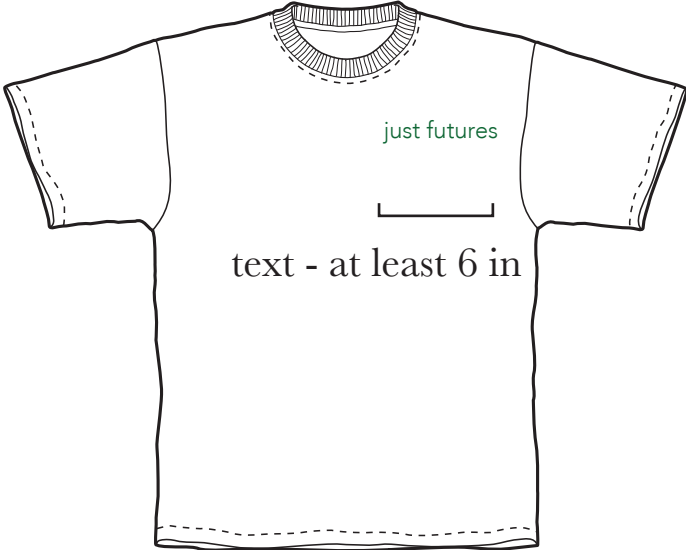

# Mandatory Space

# Color Variants

just futures

just futures

just futures

just futures

just futures

just futures

# Apparel

text - at least 6 in

logo - at least 12 in

alternate palette: #651910

logo - at least 12 in